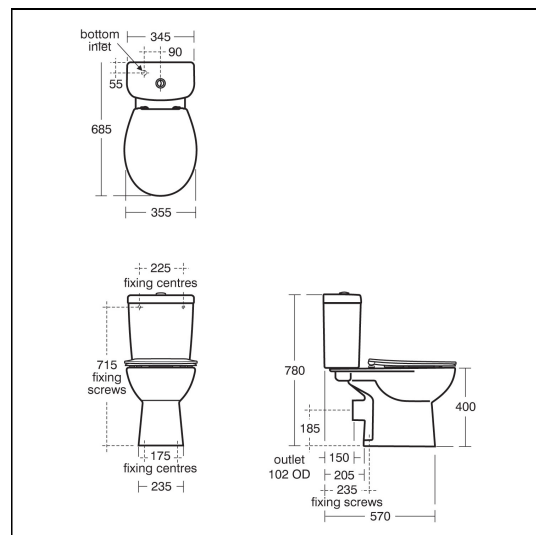

## Sandringham 21 Smooth Close Coupled WC Suite

### ILLUSTRATED

- E8221** Sandringham 21 Smooth close coupled WC pan with horizontal outlet
- E8999** Sandringham 21 Smooth Close coupled 4/2.6 litre dual flush valve, bottom supply and internal overflow
- E1316** Seat and cover, normal close
- S9101** Domex screws (pair)

### OPTIONS

- E8998** Sandringham 21 Smooth Close coupled 6/4 litre dual flush valve, bottom supply and internal overflow
- S2985** Sandringham 21 seat and cover, slow close
- E1317** Sandringham 21 seat and cover, metal hinges, normal close
- E1319** Sandringham 21 seat no cover, metal hinges, normal close
- S4305** Panekta outlet Connector, finned pattern to convert horizontal outlet WCs to P trap
- S4300** Panekta outlet Connector, finned pattern to convert horizontal outlet WCs to S or turned P trap

#### Capacity

- E8999** 4 litres