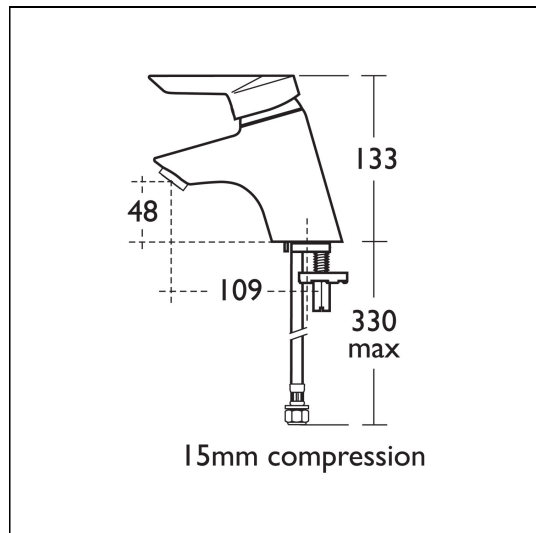

Piccolo 21 Washbasin Mixer 1 Hole Single Lever no Pop Up Waste

ILLUSTRATED

B8260 Piccolo 21 washbasin 1 hole single lever mixer, no waste, 4.7 litres per minute laminar flow regulator, anti-vandal outlet, optional flow straightener, flexible tails

ILLUSTRATED PRODUCT DETAILS

Weights

B8260 1.65 KG

Finishes

B8260  Chrome (AA)

Materials

B8260 Chrome Plated
Brass

Flow rates

B8260 4.7 Litres per minute
@ 3 bar pressure

Special Notes

The CLICK cartridge offers water saving as slight resistance informs the user that only 50% of flow is being used. Also features a limiting device that can restrict movement of the handle on the hot side, adding a major safety feature. Consideration should be given to safe hot water delivery and the use of an appropriate temperature reduction device. Regulated flow rate 4.7 or 5 litres per minute. Unregulated flow rate 5 litres per minute at 0.1 bar