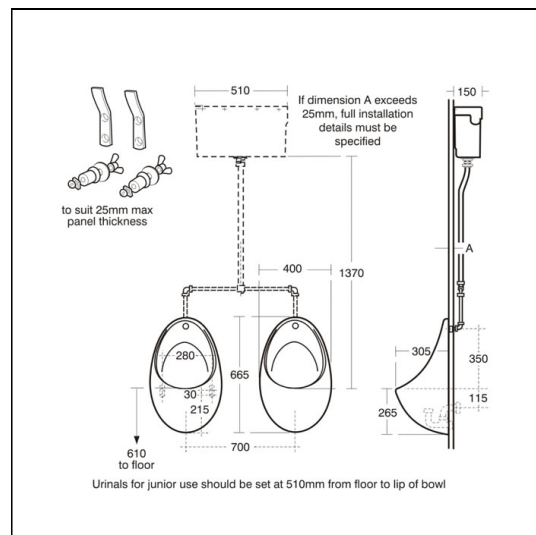

Contour Urinal Fully Concealed

ILLUSTRATED

- S6110** (UR H) Contour urinal in vitreous china, 67cm, concealed
- S8850** Waste 1½" plastic domed strainer waste, 45mm unslotted tail
- S8970** Trap 1½" plastic P with 75mm seal, multi-purpose outlet suitable for plastic and BS copper pipe
- S9275** Urinal concealed hangers, Steel
- S6286** Spreader, back inlet for vitreous china bowl urinal
- S9276** Toggle bolts to suit maximum 25mm panel thickness

OPTIONS

- S6215** Conceala auto cistern 4.5 litre with cover, auto syphon and petcock
- S6216** Conceala auto cistern 9.0 litre with cover, auto syphon and petcock
- S6217** Conceala auto cistern 13.6 litre with cover auto syphon and petcock
- S8770** Waste 1½" strainer waste brass with stainless steel dome
- A4854** Sensorflow 21 urinal flush, panel mounted, mains
- S6226** Flushpipes concealed for 1 bowl urinal
- S6227** Flushpipes concealed for 2 bowl urinals
- S6228** Flushpipes concealed for 3 bowl urinals
- S6229** Flushpipes concealed for 4 bowl urinals
- S6230** Flushpipes concealed for 5 bowl urinals
- S6120** (UR H) Urinal division Vitreous China with hanger and screw

ILLUSTRATED PRODUCT DETAILS

Weights

- S6110** 16.00 KG
- S8850** 0.20 KG
- S8970** 1.00 KG
- S9275** 1.00 KG
- S6286** 0.01 KG
- S9276** 2.00 KG

Materials

- S6110** Vitreous China

Finishes

- S6110** White (01)
- S8850** Neutral / No Finish (67)
- S8970** Neutral / No Finish (67)
- S9275** Neutral / No Finish (67)

FEATURES

Contour Urinal Fully Concealed

S8850 Plastic
S8970 Plastic
S9275 Metal
S6286 Metal
S9276 Metal

S6286  Chrome (AA)
S9276  Neutral / No
Finish (67)

Standards

Vitreous china to BS 3402

Special Notes

See auto cistern and flush pipe selector page, for selection of multi bowl and pipework ranges. For sensor flush see Sensorflow 21 urinal flushing device page