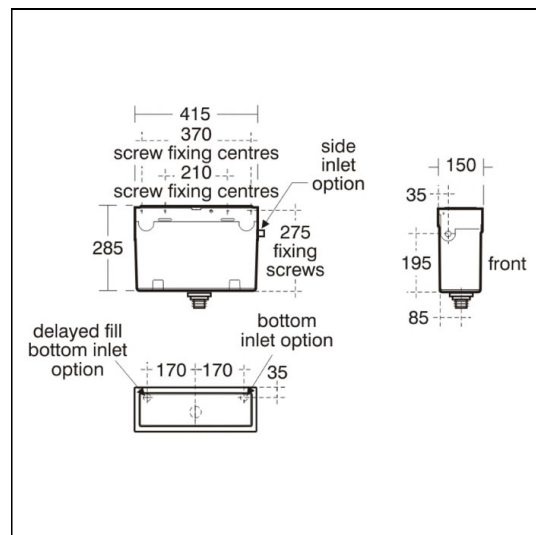

Conceala 2 Cistern Universal Height 4.5 Litre Valve Side Supply

ILLUSTRATED

- S3640** Conceala 2 cistern 4.5 litre single flush valve side supply and internal overflow, alternative height plastic flushbends
- S4512** Finger push button pneumatic, stainless steel for 31mm maximum thickness partition

OPTIONS

- S4489** Finger push button pneumatic, stainless steel body for 400mm maximum wall thickness
- S4463** Palm push button Pneumatic, plastic for 31mm maximum thickness partition
- SV316** 3 metre tube

Capacity

- S3640** 5 litres

Standards

Cistern to BS EN 14055

Special Notes

Valve operated cisterns are supplied with an 800mm length of plastic air tube. An optional 3m length can be purchased where remote operation is required. Syphon operated cisterns with lever supplied are suitable for 150mm max wall thickness. Longer levers can be purchased for thicker walls.

ACCREDITATIONS

Conceala 2 Cistern Universal Height 4.5 Litre Valve Side Supply

FEATURES